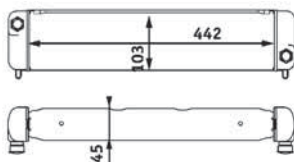

Vymeník tepla - Olejový chladič, motorový olej

8MO 376 725-671 - BEHR HELLA SERVICE *** PREMIUM LINE ***

vseobecne informace

*** Behr Hella Service PREMIUM LINE -
the ideal solution for customers who expect the optimum

technické informace

The core dimensions / product measurements of the different manufacturers (vendors) might be different due to various production technologies. These dimensions / product measurements are not an indication for the performance or the correct fitting accuracy of the product itself.

délka (v mm)	442
Hloubka (mm)	45
Sírka v mm	103
verze	produced by BEHR

8MO 376 765-301 - BEHR HELLA SERVICE *** PREMIUM LINE ***

vseobecne informace

*** Behr Hella Service PREMIUM LINE -
the ideal solution for customers who expect the optimum

technické informace

The core dimensions / product measurements of the different manufacturers (vendors) might be different due to various production technologies. These dimensions / product measurements are not an indication for the performance or the correct fitting accuracy of the product itself.